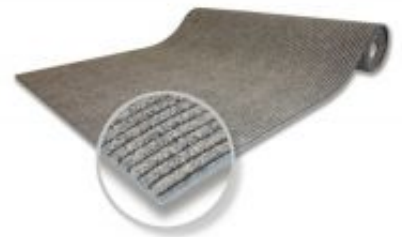

Technical Data Sheet

Ripsmatte/-belag Rib Line Tandem - 468

Ripsmatte/-belag Rib Line Tandem - 468 | 468

Slip-resistant and hard-wearing needle felt floor covering. **Rip Line Tandem** is available in two colors, as cut and in custom-made size up to max. 200 cm width. The floor covering absorbs fine dirt and wetness and wipes off coarse dirt because of its groove structure. Thanks to its backing of foam Rib Line Tandem ensures a pleasant feel when running.

Article information

Product name:	Ripsmatte/-belag Rib Line Tandem - 468
Article No.:	468
Surface:	100 % Polypropylene
Manufacturing method:	needled pile
Total weight (approx.):	6.200 g/m²
Total height (approx.):	22 mm

Features