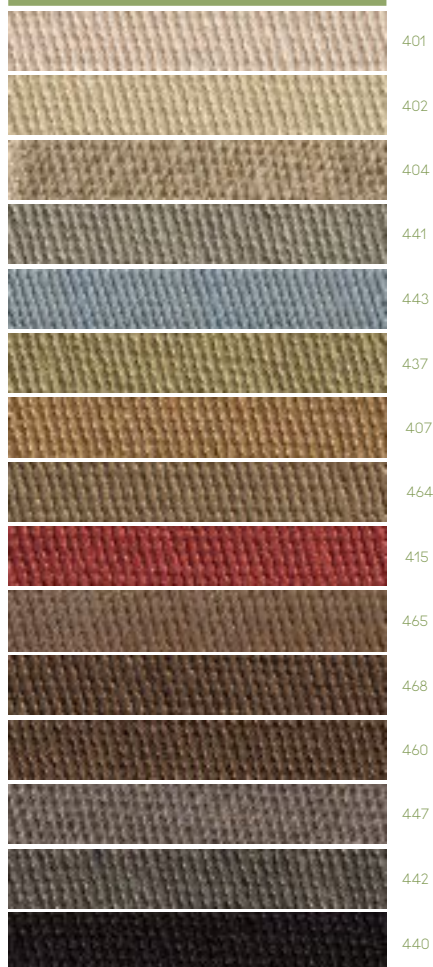

All the bordered rugs are manufactured in our own factory according to your wishes. A real piece of hand-work, customised to your specification. By controlling the manufacturing process ourselves we are able to supply all bordered rugs in one week from receipt of your order.

LEINENBORDÜRE

LINEN BORDER

BORDURE EN LIN

CA./APPROX./ENV. 6 CM SICHTBAR / VISIBLE

BAUMWOLLBORDÜRE

COTTON BORDER

BORDURE EN COTTON

CA./APPROX./ENV. 5 CM SICHTBAR / VISIBLE

KUNSTLEDERBORDÜRE
SYNTHETIC LEATHER
CUIR SYNTHÉTIQUE
CA./APPROX./ENV. 6 CM SICHTBAR / VISIBLE

GEMUSTERTE BORDÜRE
PATTERNED BORDER
BORDURE À MOTIFS
CA./APPROX./ENV. 6 CM SICHTBAR / VISIBLE

KUNSTLEDERBORDÜRE OUTDOOR
SYNTHETIC LEATHER OUTDOOR
CUIR SYNTHÉTIQUE OUTDOOR
CA./APPROX./ENV. 5 CM SICHTBAR / VISIBLE

POLYPROPYLENBORDÜRE
POLYPROPYLENE BORDER
BORDURE EN POLYPROPYLÈNE
CA./APPROX./ENV. 5 CM SICHTBAR / VISIBLE