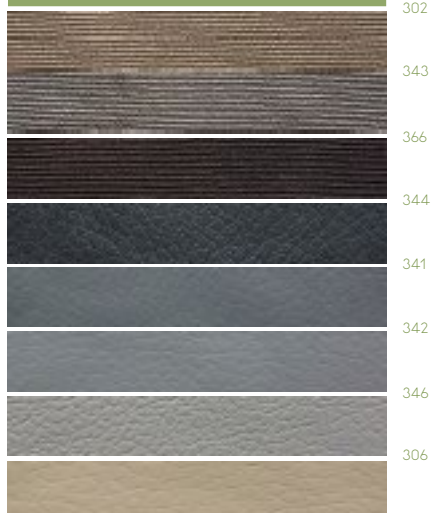

KUNSTLEDERBORDÜRE OUTDOOR
SYNTHETIC LEATHER OUTDOOR
CUIR SYNTHÉTIQUE OUTDOOR
CA./APPROX./ENV. 5 CM SICHTBAR / VISIBLE